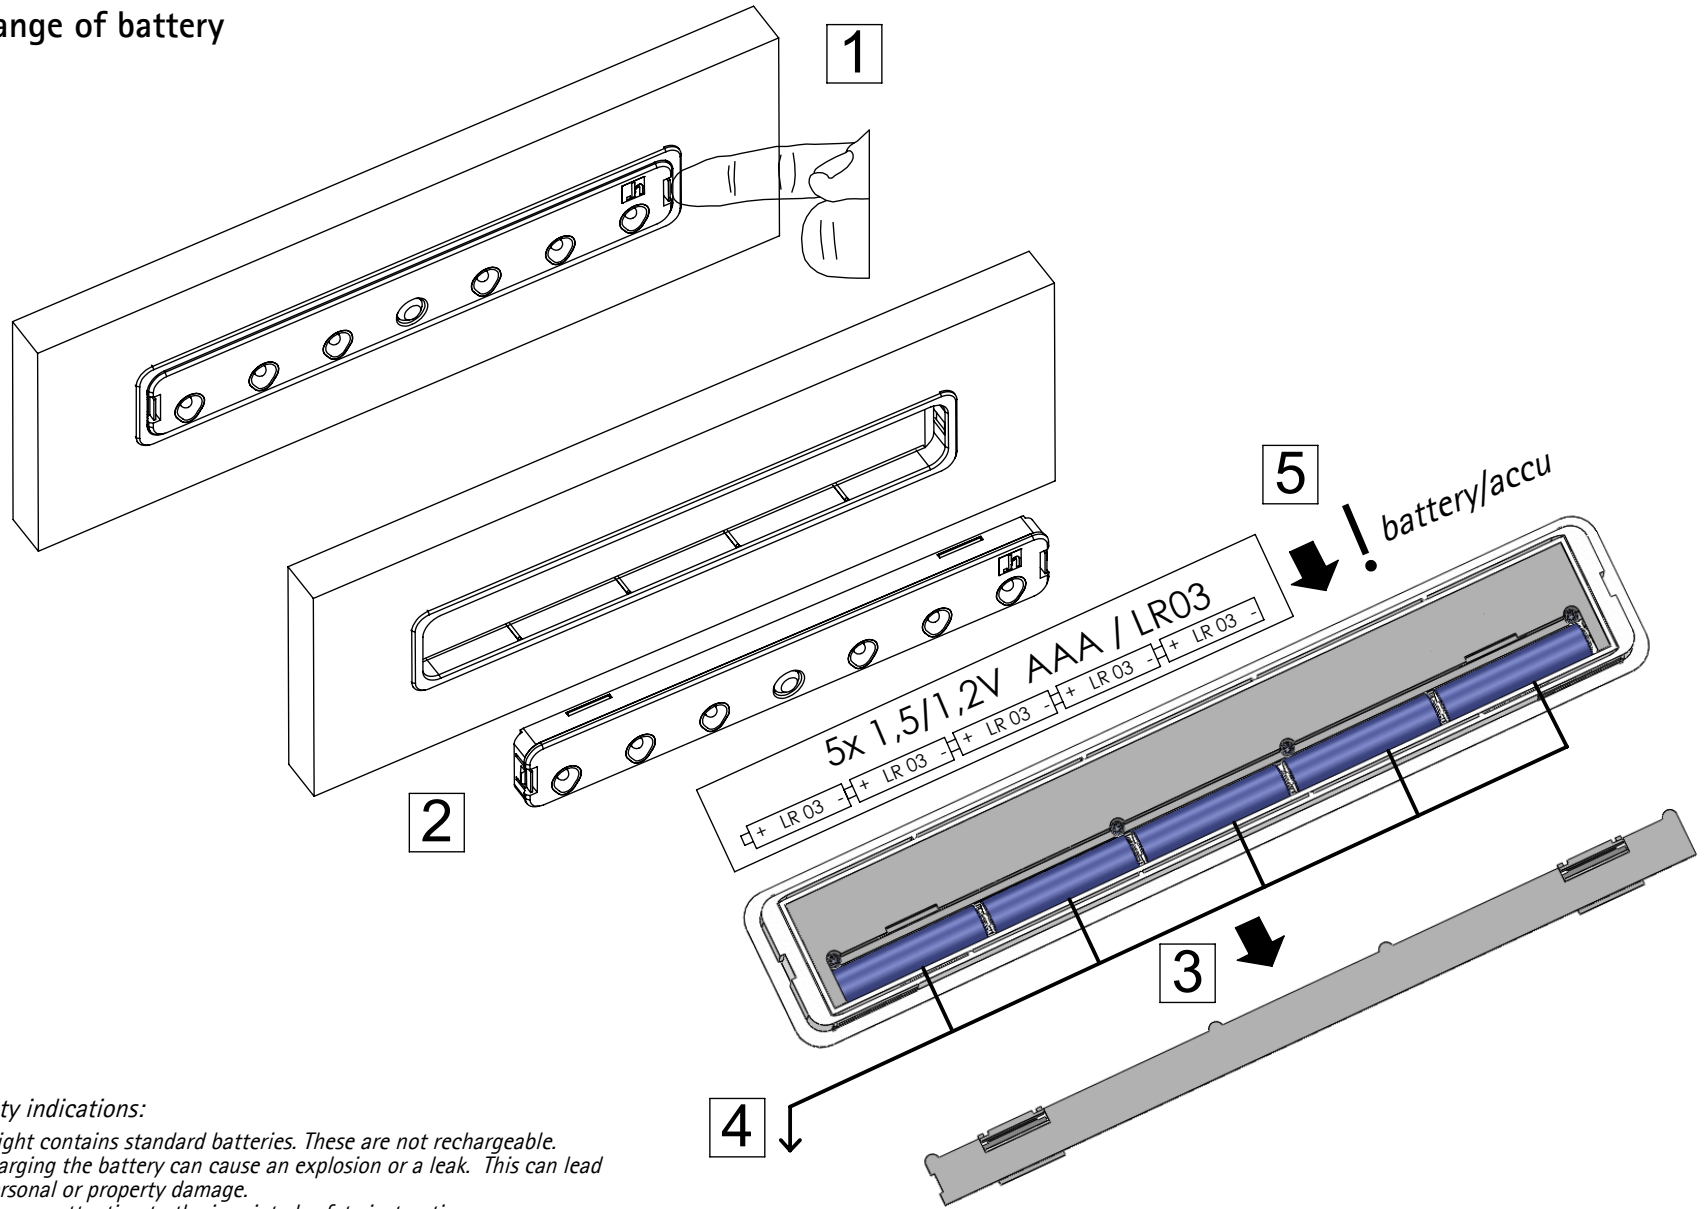

Change of battery

Safety indications:

The light contains standard batteries. These are not rechargeable.

Recharging the battery can cause an explosion or a leak. This can lead to personal or property damage.